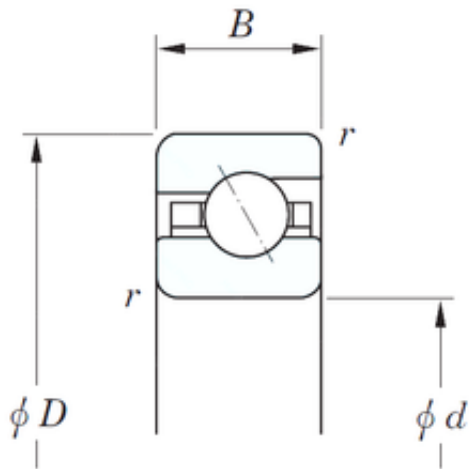

# KFY MANUFACTURING MEXICO LIMITED

120,65 mm x 139,7 mm x 9,525 mm KOYO  
KCA047 angular contact ball bearings

Bearing No. KCA047

Size	120.65x139.7x9.525 mm
Bore Diameter	120,65 mm
Outer Diameter	139,7 mm
Width	9,525 mm
d	120,65 mm
D	139,7 mm
B	9,525 mm
C	9,525 mm
r	1 mm
Weight	0,231 Kg
Basic dynamic load rating (C)	12 kN
Bearing No.	KCA047
r(min)	1
Cr	12.0
C0r	17.5
Mass(kg)	0.231

KCA047 Bearing 2D drawings and 3D CAD models