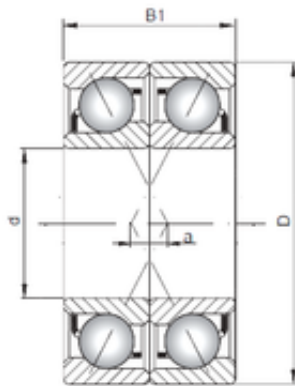

## ISO 7221 ADF angular contact ball bearings

Bearing No. 7221 ADF

Size	105x190x72 mm
Bore Diameter	105 mm
Outer Diameter	190 mm
Width	72 mm
d	105 mm
D	190 mm
B1	72 mm
Angle ( )	25 °
a	50,1 mm

7221 ADF Bearing 2D drawings and 3D CAD models