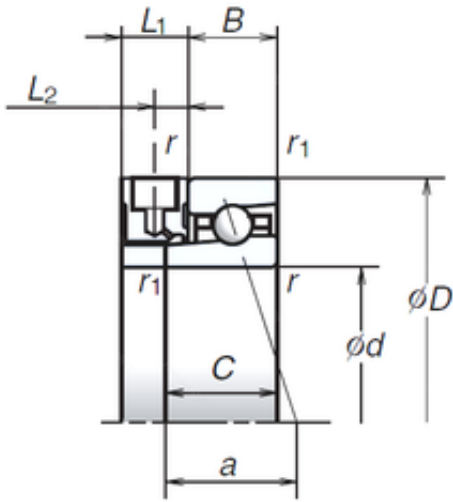

KFY MANUFACTURING MEXICO LIMITED

90 mm x 140 mm x 24 mm NSK 90BNR10XE
angular contact ball bearings

Bearing No. 90BNR10XE

Size	90x140x24 mm
Bore Diameter	90 mm
Outer Diameter	140 mm
Width	24 mm
d	90 mm
D	140 mm
B	24 mm
C	29 mm
L2	7,5 mm
Angle ()	18 °
a	35,7 mm
r min.	1,5 mm
r1 min.	1 mm
L1	15 mm
Weight	1,25 Kg
Basic dynamic load rating (C)	35 kN
Basic static load rating (C0)	33 kN
(Grease) Lubrication Speed	28 700 r/min

90BNR10XE Bearing 2D drawings and 3D CAD models