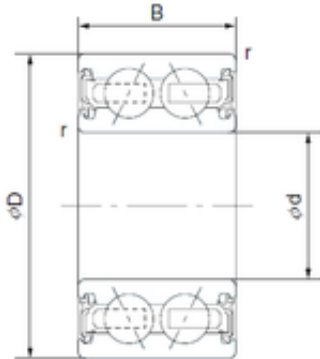

KFY MANUFACTURING MEXICO LIMITED

30 mm x 55 mm x 23 mm NACHI 5006-2NSL
angular contact ball bearings

Bearing No. 5006-2NSL

Size	30x55x23 mm
Bore Diameter	30 mm
Outer Diameter	55 mm
Width	23 mm
d	30 mm
D	55 mm
B	23 mm
Category	Bearings
Inventory	0.0
Manufacturer Name	NACHI
Minimum Buy Quantity	N/A
Weight / Kilogram	0
Product Group	B00234

5006-2NSL Bearing 2D drawings and 3D CAD models