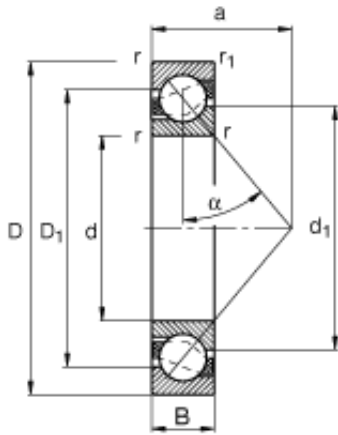

KFY MANUFACTURING MEXICO LIMITED

120 mm x 215 mm x 40 mm FAG 7224-B-TVP
angular contact ball bearings

Bearing No. 7224-B-TVP

7224-B-TVP Bearing 2D drawings and 3D CAD models

Size	120x215x40 mm
Bore Diameter	120 mm
Outer Diameter	215 mm
Width	40 mm
d	120 mm
D	215 mm
B	40 mm
a	90 mm
D ₁	178,9 mm
D _{a max}	203 mm
D _{b max}	208 mm
d ₁	157,2 mm
d _{a min}	132 mm
r _{1 min}	1,1 mm
r _{a max}	2,1 mm
r _{a1 max}	1 mm
r _{min}	2,1 mm
	40 ° / Angle
m	5,31 kg / Weight
C _r	182000 N / Dynamic load rating (radial)
C _{0r}	178000 N / Static load rating (radial)
n _G	3650 1/min / Limiting speed