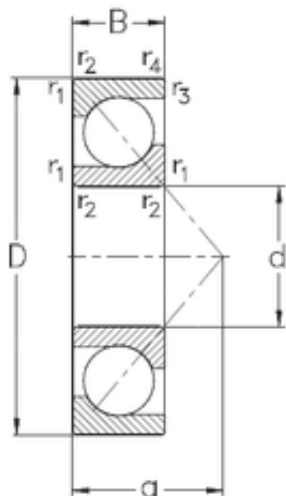

## 55 mm x 100 mm x 21 mm NKE 7211-BECB-MP angular contact ball bearings

Bearing No. 7211-BECB-MP

Size	55x100x21 mm
Bore Diameter	55 mm
Outer Diameter	100 mm
Width	21 mm
d	55 mm
D	100 mm
B	21 mm
C	21 mm
Angle ( ° )	40 °
a	43 mm
r1 min.	1,5 mm
r2 min.	1,5 mm
r3 min.	1 mm
r4 min.	1 mm
Weight	0,64 Kg
Basic dynamic load rating (C)	48,5 kN
Basic static load rating (C0)	36,1 kN

7211-BECB-MP Bearing 2D drawings and 3D CAD models