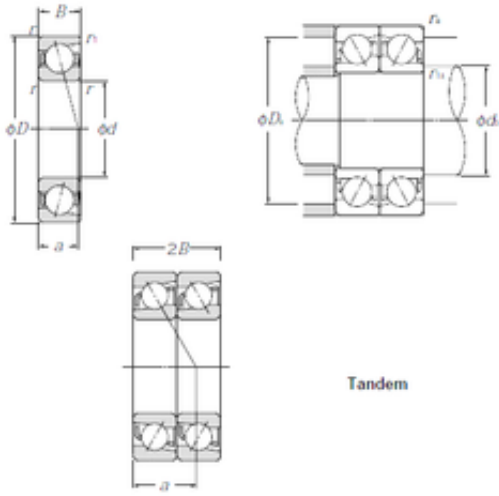

## 70 mm x 125 mm x 24 mm CYSD 7214CDT angular contact ball bearings

Bearing No. 7214CDT

Size	70x125x24 mm
Bore Diameter	70 mm
Outer Diameter	125 mm
Width	24 mm
d	70 mm
D	125 mm
B	24 mm
C	24 mm
Angle ( $\alpha$ )	15 °
r min.	1,5 mm
2B	48 mm
Weight	2,08 Kg
Basic dynamic load rating (C)	123 kN
Basic static load rating (C0)	120 kN
(Grease) Lubrication Speed	6600 r/min

7214CDT Bearing 2D drawings and 3D CAD models