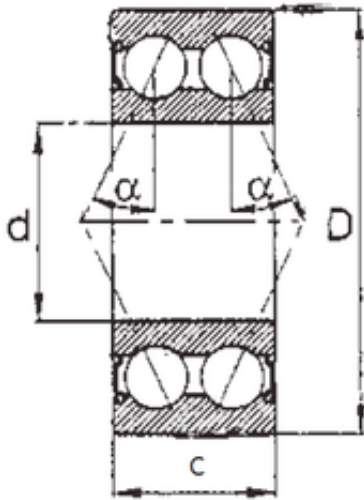

KFY MANUFACTURING MEXICO LIMITED

20 mm x 52 mm x 22,2 mm FBJ 5304-2RS
angular contact ball bearings

Bearing No. 5304-2RS

Size	20x52x22.2 mm
Bore Diameter	20 mm
Outer Diameter	52 mm
Width	22,2 mm
d	20 mm
D	52 mm
B	22,2 mm
C	22,2 mm
Angle ()	25 °
Weight	0,217 Kg
Basic dynamic load rating (C)	20,6 kN
Basic static load rating (C0)	12,7 kN
(Grease) Lubrication Speed	8000 r/min

5304-2RS Bearing 2D drawings and 3D CAD models