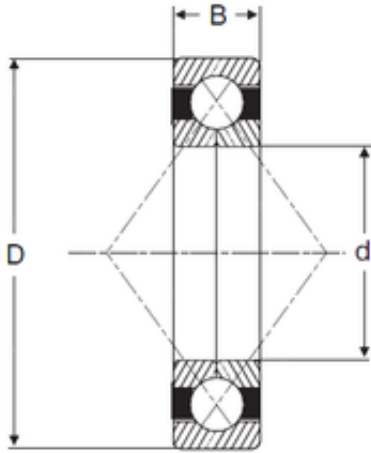

KFY MANUFACTURING MEXICO LIMITED

25,4 mm x 57,15 mm x 15,875 mm SIGMA QJL
1 angular contact ball bearings

Bearing No. QJL 1

Size	25.4x57.15x15.875 mm
Bore Diameter	25,4 mm
Outer Diameter	57,15 mm
Width	15,875 mm
d	25,4 mm
D	57,15 mm
B	15,875 mm
C	15,875 mm

QJL 1 Bearing 2D drawings and 3D CAD models