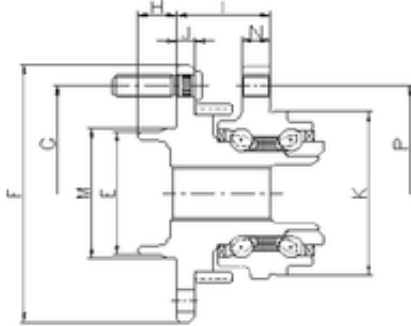

KFY MANUFACTURING MEXICO LIMITED

ILJIN IJ123067 angular contact ball bearings

Bearing No. IJ123067

P	116 mm
I	42 mm
E	70,1 mm
F	145 mm
G	120,7 mm
H	20 mm
J	9 mm
K	91,2 mm
M	70,6 mm
N	13,5 mm
1	Wheel Bearing

IJ123067 Bearing 2D drawings and 3D CAD models