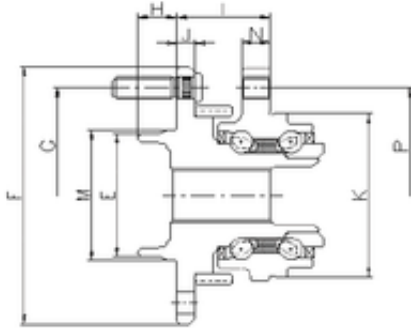

## ILJIN IJ133006 angular contact ball bearings

Bearing No. IJ133006

P	84 mm
I	78 mm
E	56,4 mm
F	136 mm
G	100 mm
H	21,9 mm
J	12,5 mm
K	60 mm
M	56,9 mm
N	12,5 mm
1	Wheel Bearing

IJ133006 Bearing 2D drawings and 3D CAD models