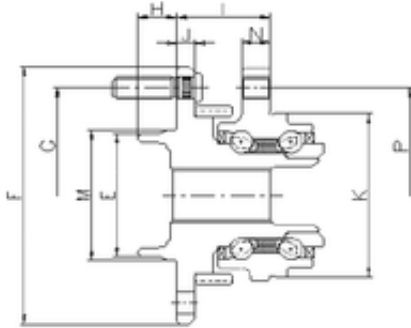

KFY MANUFACTURING MEXICO LIMITED

ILJIN IJ113019 angular contact ball bearings

Bearing No. IJ113019

P	116 mm
I	42,06 mm
E	70,1 mm
F	151 mm
G	115 mm
H	20 mm
J	12,5 mm
K	91,25 mm
M	70,6 mm
N	13,5 mm
1	Wheel Bearing

IJ113019 Bearing 2D drawings and 3D CAD models