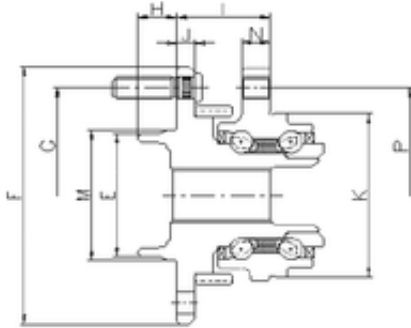

KFY MANUFACTURING MEXICO LIMITED

ILJIN IJ123052 angular contact ball bearings

Bearing No. IJ123052

P	120,65 mm
I	51,96 mm
E	71,425 mm
F	164,75 mm
G	127 mm
H	15,35 mm
J	13,85 mm
K	100,127 mm
M	71,933 mm
N	13,2 mm
1	Wheel Bearing

IJ123052 Bearing 2D drawings and 3D CAD models