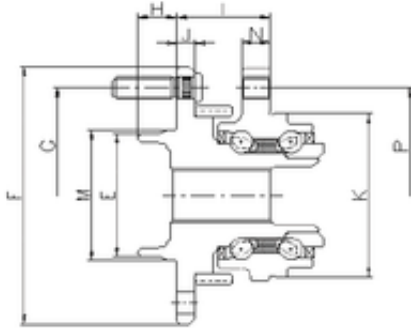

## ILJIN IJ133012 angular contact ball bearings

Bearing No. IJ133012

P	98,1 mm
I	63,1 mm
E	63,2 mm
F	136 mm
G	108 mm
H	30,9 mm
J	10,6 mm
K	74 mm
M	63,4 mm
N	12,3 mm
1	Wheel Bearing

IJ133012 Bearing 2D drawings and 3D CAD models