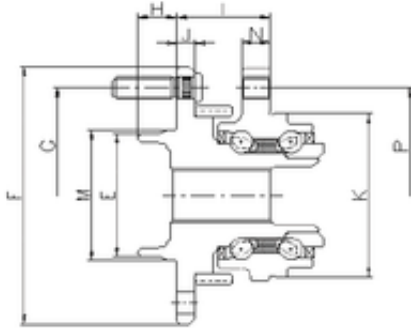

KFY MANUFACTURING MEXICO LIMITED

ILJIN IJ123057 angular contact ball bearings

Bearing No. IJ123057

P	110 mm
I	60,3 mm
E	71,4 mm
F	150 mm
G	115 mm
H	16,5 mm
J	11,8 mm
K	90,4 mm
M	72,5 mm
N	12 mm
1	Wheel Bearing

IJ123057 Bearing 2D drawings and 3D CAD models