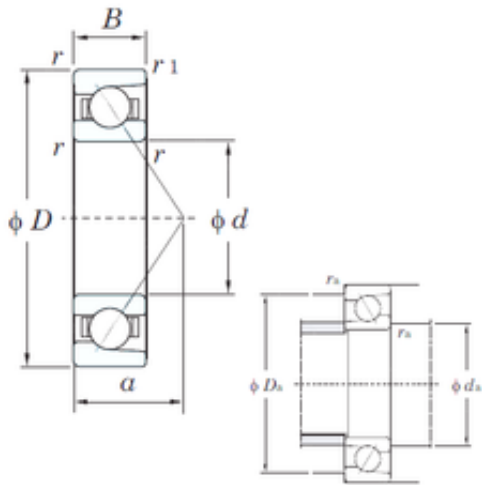

KFY MANUFACTURING MEXICO LIMITED

15 mm x 32 mm x 9 mm KOYO 7002B angular contact ball bearings

Bearing No. 7002B

Size	15x32x9 mm
Bore Diameter	15 mm
Outer Diameter	32 mm
Width	9 mm
d	15 mm
D	32 mm
B	9 mm
C	9 mm
Angle (°)	40 °
a	14.6 mm
r min.	0.3 mm
r1 min.	0.15 mm
da min.	17.5 mm
Da max.	29.5 mm
ra max.	0.3 mm
Weight	0.035 Kg
(Grease) Lubrication Speed	19000 r/min

7002B Bearing 2D drawings and 3D CAD models