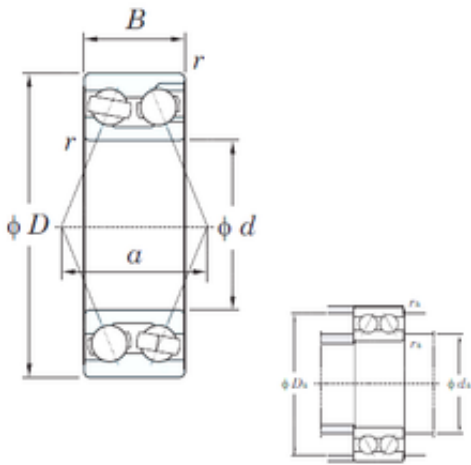

KFY MANUFACTURING MEXICO LIMITED

30 mm x 72 mm x 30.2 mm KOYO 3306 angular contact ball bearings

Bearing No. 3306

3306 Bearing 2D drawings and 3D CAD models

Size	30x72x30.2 mm
Bore Diameter	30 mm
Outer Diameter	72 mm
Width	30.2 mm
d	30 mm
D	72 mm
B	30.2 mm
C	30.2 mm
a	47.2 mm
r min.	1.1 mm
da min.	37 mm
Da max.	65 mm
ra max.	1 mm
Weight	0.585 Kg
Basic dynamic load rating (C)	38.1 kN
Basic static load rating (C0)	36.1 kN
(Grease) Lubrication Speed	5800 r/min
Bearing No.	3306
r(min)	1.1
Cr	47.7
C0r	36.1
Cu	1.85
Grease lub.	5800
Oil lub.	7800
da(min)	37

KFY MANUFACTURING MEXICO LIMITED

da(max)	-
Da(max)	65
ra(max)	1
(Refer.)Mass(kg)	0.585