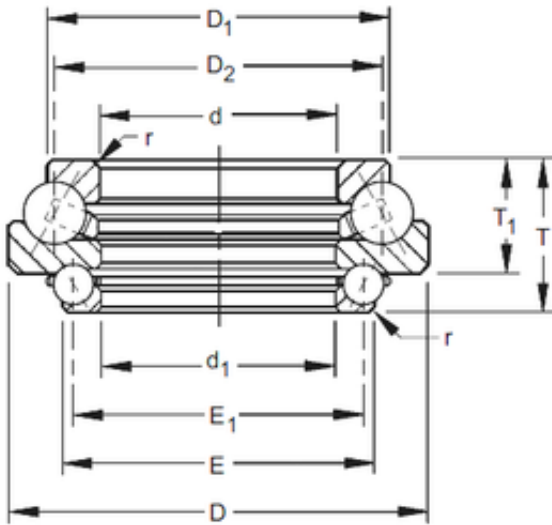

KFY MANUFACTURING MEXICO LIMITED

Timken 405DTV729 angular contact ball bearings

Bearing No. 405DTV729

T1	114,3 mm
r max	6,4 mm
D1	1143 mm
D2	1130,3 mm
E	1104,9 mm

405DTV729 Bearing 2D drawings and 3D CAD models