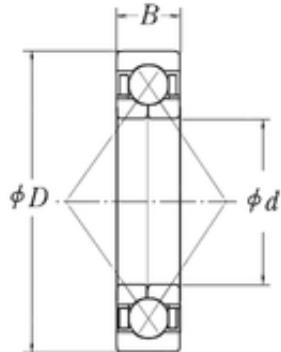

KFY MANUFACTURING MEXICO LIMITED

65 mm x 125 mm x 24 mm CYSD QJ214
angular contact ball bearings

Bearing No. QJ214

Size	65x125x24 mm
Bore Diameter	65 mm
Outer Diameter	125 mm
Width	24 mm
d	65 mm
D	125 mm
B	24 mm
C	24 mm
Weight	2,32 Kg
Basic dynamic load rating (C)	105 kN
Basic static load rating (C0)	102 kN
(Grease) Lubrication Speed	3400 r/min

QJ214 Bearing 2D drawings and 3D CAD models