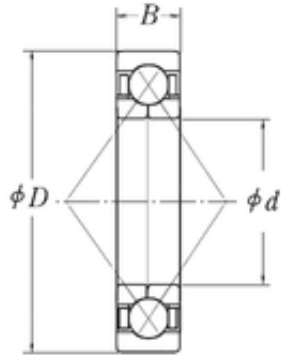

KFY MANUFACTURING MEXICO LIMITED

150 mm x 270 mm x 45 mm CYSD QJ230
angular contact ball bearings

Bearing No. QJ230

Size	150x270x45 mm
Bore Diameter	150 mm
Outer Diameter	270 mm
Width	45 mm
d	150 mm
D	270 mm
B	45 mm
C	45 mm
Weight	12,4 Kg
Basic dynamic load rating (C)	372 kN
Basic static load rating (C0)	302 kN
(Grease) Lubrication Speed	1400 r/min

QJ230 Bearing 2D drawings and 3D CAD models