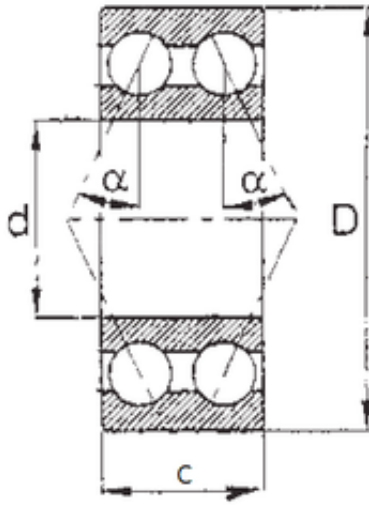

KFY MANUFACTURING MEXICO LIMITED

55 mm x 100 mm x 33,338 mm FBJ 5211 angular contact ball bearings

Bearing No. 5211

Size	55x100x33.338 mm
Bore Diameter	55 mm
Outer Diameter	100 mm
Width	33,338 mm
d	55 mm
D	100 mm
B	33,338 mm
C	33,338 mm
Angle ()	25 °
Weight	0,96 Kg
Basic dynamic load rating (C)	65,9 kN
Basic static load rating (C0)	55,2 kN
(Grease) Lubrication Speed	3800 r/min

5211 Bearing 2D drawings and 3D CAD models