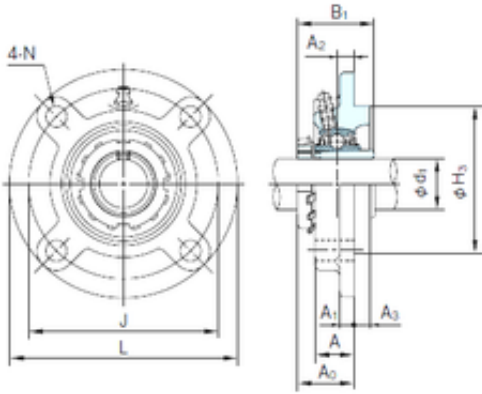

KFY MANUFACTURING MEXICO LIMITED

NACHI UKFC205+H2305 bearing units

Bearing No. UKFC205+H2305

Bore Diameter	20 mm
d1	20 mm
H3	70 mm
A0	29.5 mm
A	21 mm
A1	7 mm
B1	35 mm
J	90 mm
L	115 mm
N	12 mm
Bolt (G)	M10
A2	10 mm
A3	6 mm

UKFC205+H2305 Bearing 2D drawings and 3D CAD models