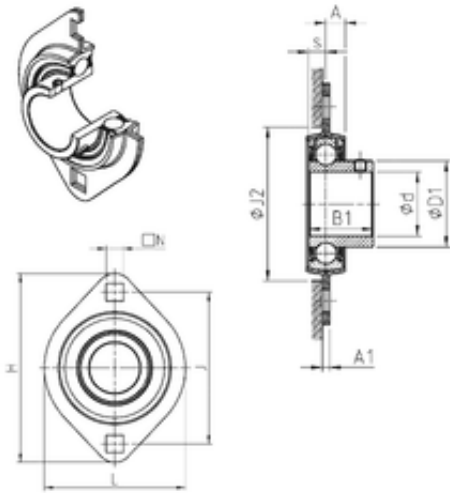

KFY MANUFACTURING MEXICO LIMITED

SNR USPFL207 bearing units

Bearing No. USPFL207

Bore Diameter	35 mm
d	35 mm
s	8,5 mm
A	10,5 mm
A1	5 mm
B1	32 mm
D1	48 mm
H	123 mm
J	100 mm
L	93,7 mm
N	10,5 mm
J2	81 mm
Weight	0,9 Kg
Basic dynamic load rating (C)	25,7 kN

USPFL207 Bearing 2D drawings and 3D CAD models