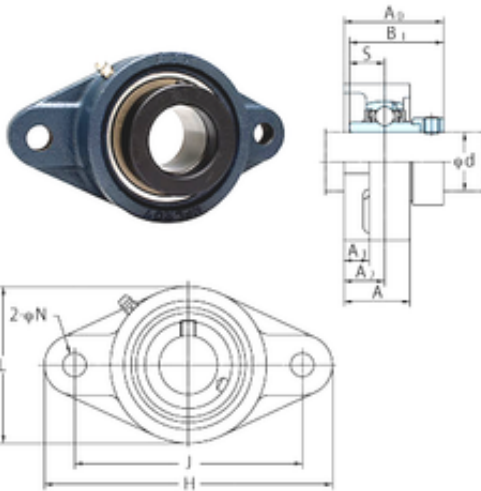

## FYH NANFL208 bearing units

Bearing No. NANFL208

Bore Diameter	40 mm
d	40 mm
A0	58,9 mm
A	39 mm
A1	14 mm
B1	56,3 mm
H	175 mm
J	143,7 mm
L	100 mm
N	13 mm
S	21,4 mm
Bolt (G)	7/16
A2	24 mm
Weight	2 Kg
Basic dynamic load rating (C)	29,1 kN
Basic static load rating (C0)	17,8 kN
Category	Mounted Units & Inserts
Inventory	0.0
Manufacturer Name	FYH BEARING UNITS
Minimum Buy Quantity	N/A
Weight / Kilogram	0
Product Group	M06110

NANFL208 Bearing 2D drawings and 3D CAD models