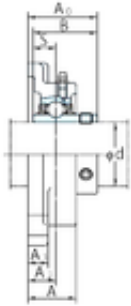

## FYH UCF208E bearing units

Bearing No. UCF208E

Bore Diameter	40 mm
d	40 mm
A0	51,2 mm
A	36 mm
A1	15 mm
B	49,2 mm
J	102 mm
L	130 mm
N	14 mm
S	19 mm
Bolt (G)	1/2
A2	21 mm
Weight	1,9 Kg
Basic dynamic load rating (C)	29,1 kN
Basic static load rating (C0)	17,8 kN
Category	Bearings
Inventory	0.0
Manufacturer Name	FYH BEARING UNITS
Minimum Buy Quantity	N/A
Weight / Kilogram	0
Product Group	M06110

UCF208E Bearing 2D drawings and 3D CAD models