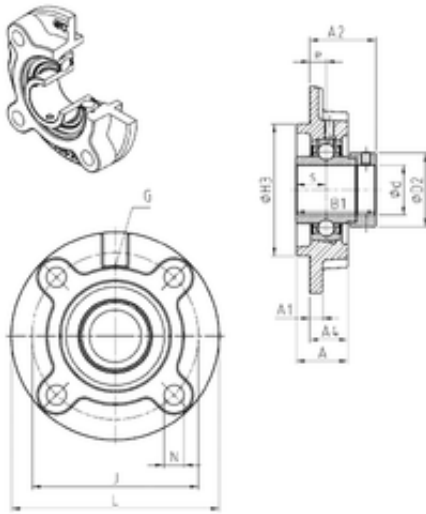

KFY MANUFACTURING MEXICO LIMITED

SNR EXFC217 bearing units

Bearing No. EXFC217

Bore Diameter	85 mm
d	85 mm
H3	180 mm
A4	45 mm
e	18 mm
s	23,4 mm
A	63 mm
A1	20 mm
B1	73,2 mm
D2	119 mm
J	208 mm
L	250 mm
N	23 mm
Thread (G)	M10x1
A2	65,6 mm
Weight	11 Kg
Basic dynamic load rating (C)	83,2 kN

EXFC217 Bearing 2D drawings and 3D CAD models