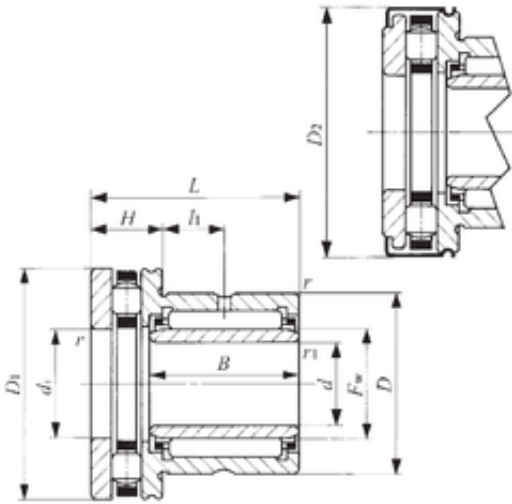

# KFY MANUFACTURING MEXICO LIMITED

45 mm x 62 mm x 25 mm IKO NBXI 4535Z  
complex bearings

Bearing No. NBXI 4535Z

NBXI 4535Z Bearing 2D drawings and 3D CAD models

Bore Diameter	45 mm
Outer Diameter	62 mm
d	45 mm
Fw	50 mm
D	62 mm
D1	70 mm
D2	71,5 mm
B	25 mm
d1	50 mm
r min.	0,6 mm
r1 min.	0,3 mm
H	14 mm
L	35 mm
L1	10 mm
da min.	67 mm
db	49 mm
Weight	0,396 Kg
Dynamic load rating radial (C)	42,2 kN
Dynamic load rating axial (C)	43,3 kN
Static load rating radial (C0)	83,4 kN
Static load rating axial (C0)	148 kN
Category	Bearings
Inventory	0.0
Manufacturer Name	IKO