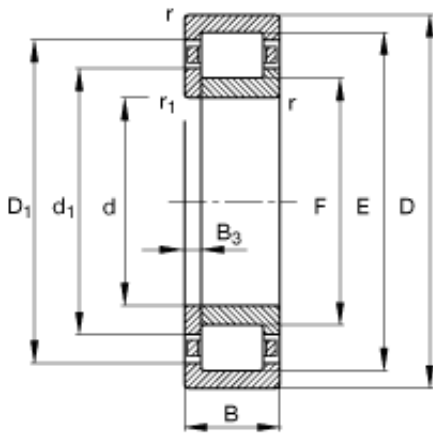

KFY MANUFACTURING MEXICO LIMITED

90 mm x 160 mm x 40 mm FAG NUP2218-E-TVP2 cylindrical roller bearings

Bearing No. NUP2218-E-TVP2

NUP2218-E-TVP2 Bearing 2D drawings and 3D CAD models

Size	90x160x40 mm
Bore Diameter	90 mm
Outer Diameter	160 mm
Width	40 mm
d	90 mm
D	160 mm
B	40 mm
B ₃	6 mm
D ₁	139,7 mm
D _{a max}	149 mm
d ₁	114,3 mm
d _{a min}	101 mm
d _{c min}	116 mm
E	145 mm
F	107 mm
r _{1 min}	2 mm
r _{a max}	2 mm
r _{min}	2 mm
m	3,29 kg / Weight
C _r	285000 N / Dynamic load rating (radial)
C _{0r}	315000 N / Static load rating (radial)
n _G	5200 1/min / Limiting speed