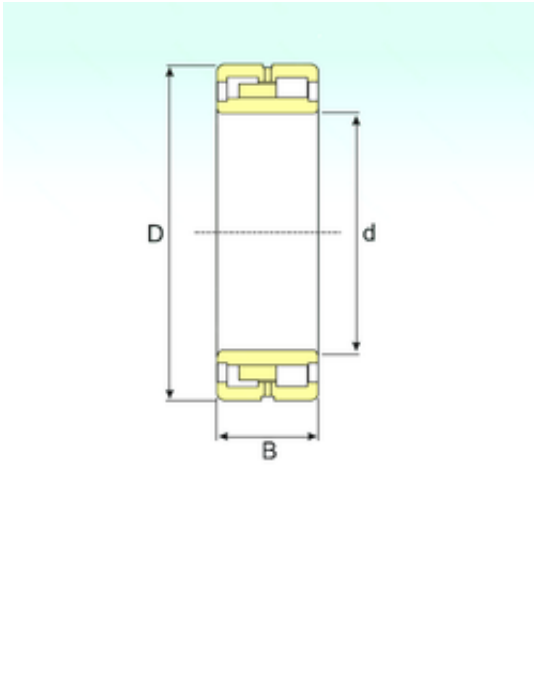

KFY MANUFACTURING MEXICO LIMITED

NNU 4060 M/W33 Bearing 2D drawings and 3D CAD models

300 mm x 460 mm x 160 mm ISB NNU 4060
M/W33 cylindrical roller bearings

Bearing No. NNU 4060 M/W33

Size	300x460x160 mm
Bore Diameter	300 mm
Outer Diameter	460 mm
Width	160 mm
d	300 mm
D	460 mm
B	160 mm
C	160 mm
Weight	96 Kg
Basic dynamic load rating (C)	1969,8 kN
Basic static load rating (C0)	3920 kN
(Grease) Lubrication Speed	1350 r/min