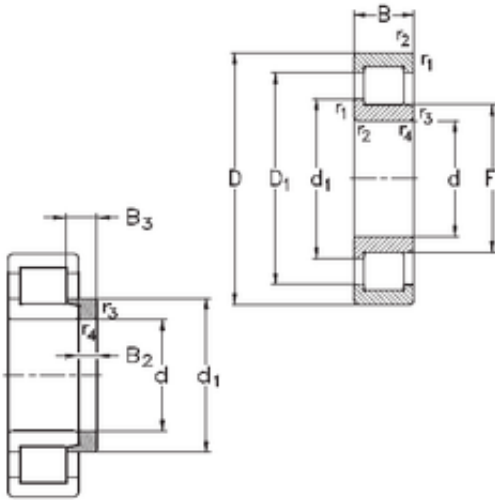

KFY MANUFACTURING MEXICO LIMITED

140 mm x 250 mm x 68 mm NKE NJ2228-E-MA6+HJ2228-E cylindrical roller bearings

Bearing No. NJ2228-E-MA6+HJ2228-E

NJ2228-E-MA6+HJ2228-E Bearing 2D drawings and 3D CAD models

Size	140x250x68 mm
Bore Diameter	140 mm
Outer Diameter	250 mm
Width	68 mm
d	140 mm
F	169 mm
D	250 mm
B	68 mm
C	68 mm
d1	180 mm
r1 min.	3 mm
r2 min.	3 mm
r3 min.	3 mm
r4 min.	3 mm
B2	11 mm
B3	23 mm
D1	217 mm
S	7 mm
Weight	16,6 Kg
Basic dynamic load rating (C)	638 kN
Basic static load rating (C0)	838 kN