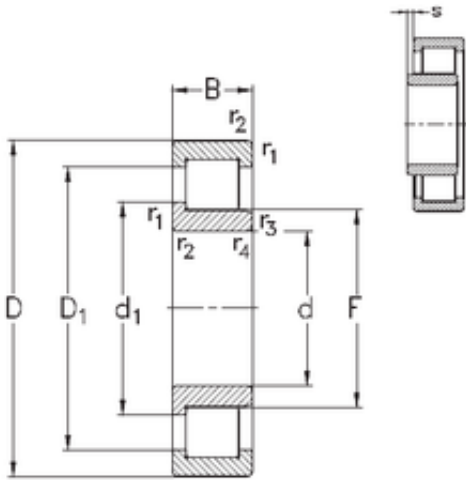

KFY MANUFACTURING MEXICO LIMITED

55 mm x 120 mm x 29 mm NKE NJ311-E-MPA cylindrical roller bearings

Bearing No. NJ311-E-MPA

Size	55x120x29 mm
Bore Diameter	55 mm
Outer Diameter	120 mm
Width	29 mm
d	55 mm
F	70,5 mm
D	120 mm
B	29 mm
C	29 mm
r1 min.	2 mm
r2 min.	2 mm
r3 min.	2 mm
r4 min.	2 mm
S	1,8 mm
Weight	1,6 Kg
Basic dynamic load rating (C)	153 kN
Basic static load rating (C0)	143 kN

NJ311-E-MPA Bearing 2D drawings and 3D CAD models