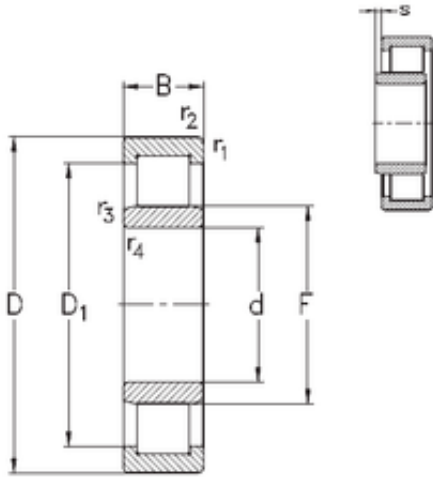

KFY MANUFACTURING MEXICO LIMITED

60 mm x 110 mm x 22 mm NKE NU212-E-M6 cylindrical roller bearings

Bearing No. NU212-E-M6

Size	60x110x22 mm
Bore Diameter	60 mm
Outer Diameter	110 mm
Width	22 mm
d	60 mm
F	72 mm
D	110 mm
B	22 mm
C	22 mm
r1 min.	1,5 mm
r2 min.	1,5 mm
r3 min.	1,5 mm
r4 min.	1,5 mm
S	1,6 mm
Weight	1 Kg
Basic dynamic load rating (C)	106 kN
Basic static load rating (C0)	105 kN

NU212-E-M6 Bearing 2D drawings and 3D CAD models