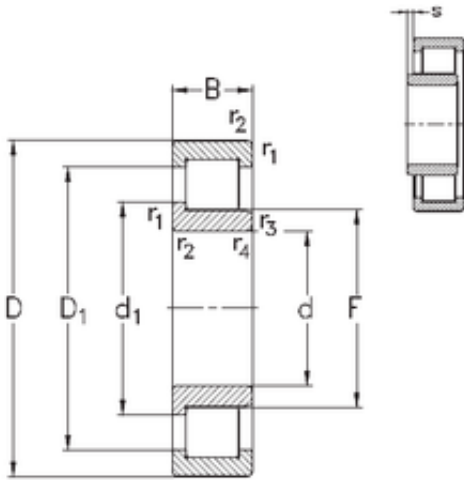

KFY MANUFACTURING MEXICO LIMITED

170 mm x 310 mm x 52 mm NKE NJ234-E-MPA cylindrical roller bearings

Bearing No. NJ234-E-MPA

Size	170x310x52 mm
Bore Diameter	170 mm
Outer Diameter	310 mm
Width	52 mm
d	170 mm
F	207 mm
D	310 mm
B	52 mm
C	52 mm
r1 min.	4 mm
r2 min.	4 mm
r3 min.	4 mm
r4 min.	4 mm
S	4,3 mm
Weight	18,2 Kg
Basic dynamic load rating (C)	676 kN
Basic static load rating (C0)	808 kN

NJ234-E-MPA Bearing 2D drawings and 3D CAD models