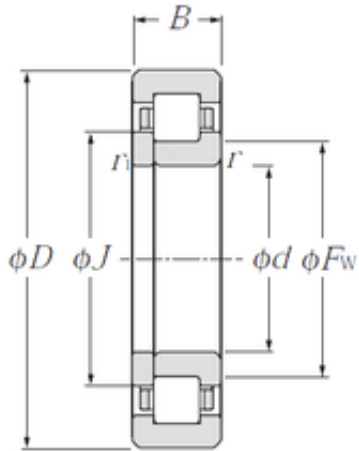

# KFY MANUFACTURING MEXICO LIMITED

60 mm x 110 mm x 22 mm CYSD NUP212E cylindrical roller bearings

Bearing No. NUP212E

Size	60x110x22 mm
Bore Diameter	60 mm
Outer Diameter	110 mm
Width	22 mm
d	60 mm
Fw	72 mm
D	110 mm
B	22 mm
C	22 mm
Weight	0,86 Kg
Basic dynamic load rating (C)	102 kN
Basic static load rating (C0)	89,8 kN
(Grease) Lubrication Speed	5000 r/min