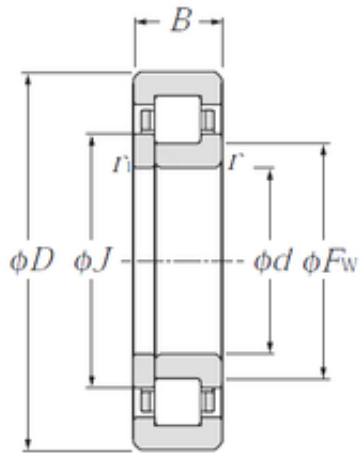

KFY MANUFACTURING MEXICO LIMITED

40 mm x 110 mm x 27 mm CYSD NUP408 cylindrical roller bearings

Bearing No. NUP408

Size	40x110x27 mm
Bore Diameter	40 mm
Outer Diameter	110 mm
Width	27 mm
d	40 mm
Fw	58 mm
D	110 mm
B	27 mm
C	27 mm
Weight	1,25 Kg
Basic dynamic load rating (C)	89,8 kN
Basic static load rating (C0)	90,5 kN
(Grease) Lubrication Speed	5600 r/min

NUP408 Bearing 2D drawings and 3D CAD models