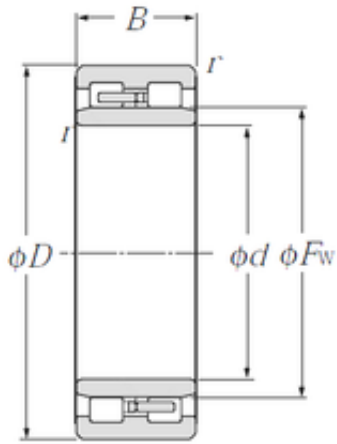

KFY MANUFACTURING MEXICO LIMITED

130 mm x 180 mm x 50 mm CYSD NNU4926/W33 cylindrical roller bearings

Bearing No. NNU4926/W33

Size	130x180x50 mm
Bore Diameter	130 mm
Outer Diameter	180 mm
Width	50 mm
d	130 mm
Fw	146 mm
D	180 mm
B	50 mm
C	50 mm
Weight	3,85 Kg
Basic dynamic load rating (C)	370 kN
Dynamic load rating radial (C)	370 kN
(Grease) Lubrication Speed	3000 r/min

NNU4926/W33 Bearing 2D drawings and 3D CAD models