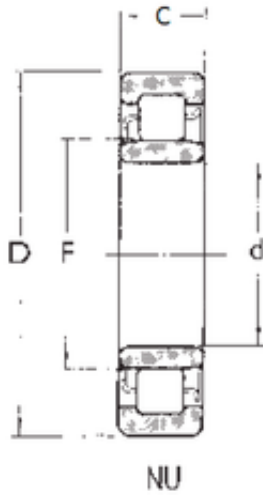

KFY MANUFACTURING MEXICO LIMITED

75 mm x 160 mm x 55 mm FBJ NU2315
cylindrical roller bearings

Bearing No. NU2315

Size	75x160x55 mm
Bore Diameter	75 mm
Outer Diameter	160 mm
Width	55 mm
d	75 mm
F	95,5 mm
D	160 mm
B	55 mm
C	55 mm
Weight	4,91 Kg
Basic dynamic load rating (C)	258 kN
Basic static load rating (C0)	300 kN
(Grease) Lubrication Speed	3400 r/min

NU2315 Bearing 2D drawings and 3D CAD models