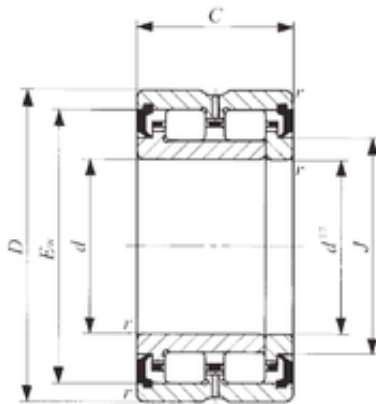

# KFY MANUFACTURING MEXICO LIMITED

35 mm x 55 mm x 20 mm IKO NAU 4907UU  
cylindrical roller bearings

Bearing No. NAU 4907UU

Size	35x55x20 mm
Bore Diameter	35 mm
Outer Diameter	55 mm
Width	20 mm
d	35 mm
D	55 mm
Ew	49 mm
B	20 mm
C	20 mm
r min.	0,6 mm
J	40 mm
Weight	0,168 Kg
Basic dynamic load rating (C)	19,5 kN
Basic static load rating (C0)	26,3 kN

NAU 4907UU Bearing 2D drawings and 3D CAD models