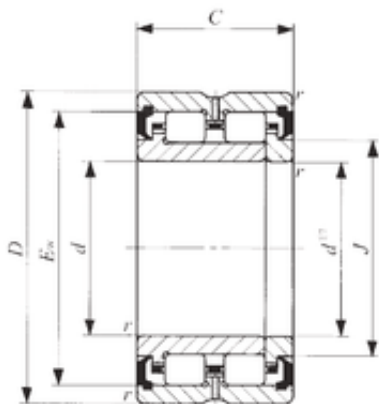

KFY MANUFACTURING MEXICO LIMITED

40 mm x 59 mm x 30 mm IKO TRU 405930UU
cylindrical roller bearings

Bearing No. TRU 405930UU

Size	40x59x30 mm
Bore Diameter	40 mm
Outer Diameter	59 mm
Width	30 mm
d	40 mm
D	59 mm
Ew	52,5 mm
B	30 mm
C	30 mm
r min.	0,6 mm
J	45 mm
Weight	0,265 Kg
Basic dynamic load rating (C)	34,7 kN
Basic static load rating (C0)	62,5 kN

TRU 405930UU Bearing 2D drawings and 3D CAD models