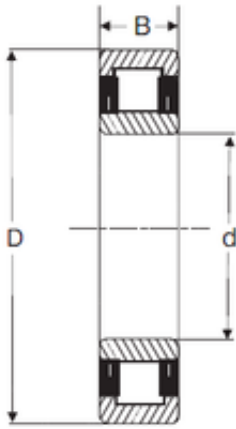

# KFY MANUFACTURING MEXICO LIMITED

85 mm x 180 mm x 41 mm SIGMA NU 317  
cylindrical roller bearings

Bearing No. NU 317

Size	85x180x41 mm
Bore Diameter	85 mm
Outer Diameter	180 mm
Width	41 mm
d	85 mm
D	180 mm
B	41 mm
C	41 mm

NU 317 Bearing 2D drawings and 3D CAD models