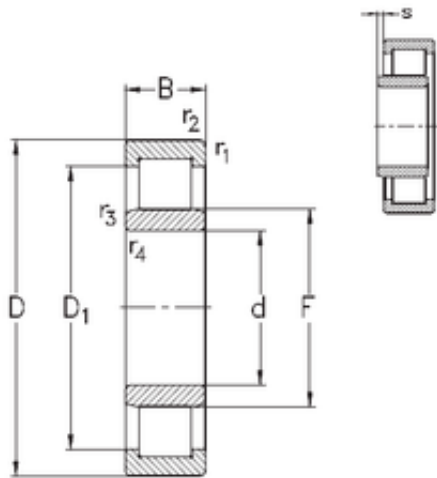

KFY MANUFACTURING MEXICO LIMITED

180 mm x 280 mm x 46 mm NKE NU1036-E-MPA cylindrical roller bearings

Bearing No. NU1036-E-MPA

Size	180x280x46 mm
Bore Diameter	180 mm
Outer Diameter	280 mm
Width	46 mm
d	180 mm
F	204 mm
D	280 mm
B	46 mm
C	46 mm
r1 min.	2,1 mm
r2 min.	2,1 mm
r3 min.	2,1 mm
r4 min.	2,1 mm
S	3,4 mm
Weight	10,5 Kg
Basic dynamic load rating (C)	443 kN
Basic static load rating (C0)	631 kN

NU1036-E-MPA Bearing 2D drawings and 3D CAD models