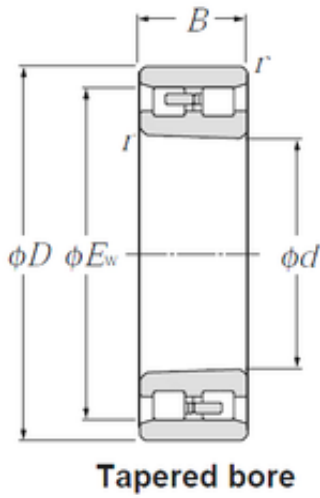

KFY MANUFACTURING MEXICO LIMITED

100 mm x 150 mm x 37 mm CYSD NN3020K/W33 cylindrical roller bearings

Bearing No. NN3020K/W33

Size	100x150x37 mm
Bore Diameter	100 mm
Outer Diameter	150 mm
Width	37 mm
d	100 mm
D	150 mm
Ew	137 mm
B	37 mm
C	37 mm
Weight	2,2 Kg
Basic dynamic load rating (C)	142 kN
Dynamic load rating radial (C)	238 kN
(Grease) Lubrication Speed	3800 r/min

NN3020K/W33 Bearing 2D drawings and 3D CAD models