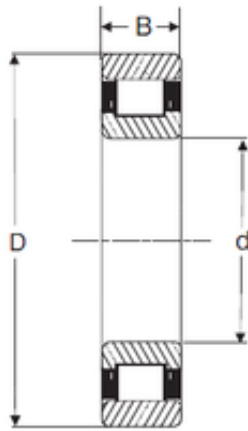

# KFY MANUFACTURING MEXICO LIMITED

45 mm x 100 mm x 36 mm SIGMA N 2309  
cylindrical roller bearings

Bearing No. N 2309

Size	45x100x36 mm
Bore Diameter	45 mm
Outer Diameter	100 mm
Width	36 mm
d	45 mm
D	100 mm
B	36 mm
C	36 mm

N 2309 Bearing 2D drawings and 3D CAD models