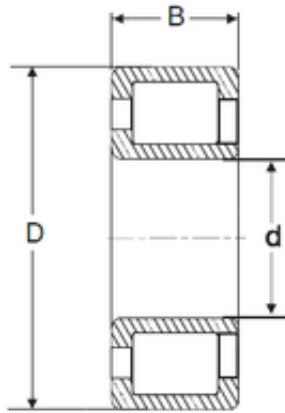

KFY MANUFACTURING MEXICO LIMITED

110 mm x 240 mm x 80 mm SIGMA NJG 2322
VH cylindrical roller bearings

Bearing No. NJG 2322 VH

Size	110x240x80 mm
Bore Diameter	110 mm
Outer Diameter	240 mm
Width	80 mm
d	110 mm
D	240 mm
B	80 mm
C	80 mm

NJG 2322 VH Bearing 2D drawings and 3D CAD models