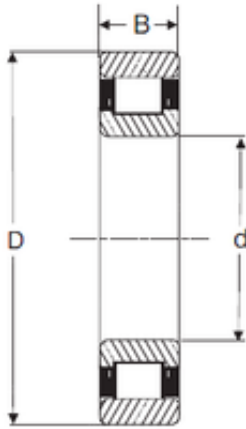

# KFY MANUFACTURING MEXICO LIMITED

203,2 mm x 273,05 mm x 34,93 mm SIGMA  
RXLS 8E cylindrical roller bearings

Bearing No. RXLS 8E

Size	203.2x273.05x34.93 mm
Bore Diameter	203,2 mm
Outer Diameter	273,05 mm
Width	34,93 mm
d	203,2 mm
D	273,05 mm
B	34,93 mm
C	34,93 mm

RXLS 8E Bearing 2D drawings and 3D CAD models