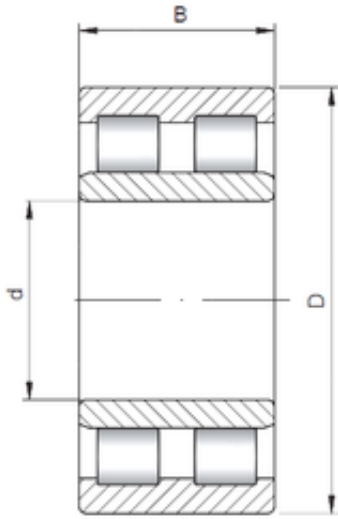

KFY MANUFACTURING MEXICO LIMITED

110 mm x 150 mm x 40 mm ISO NNU4922 V
cylindrical roller bearings

Bearing No. NNU4922 V

| | |
|----------------|---------------|
| Size | 110x150x40 mm |
| Bore Diameter | 110 mm |
| Outer Diameter | 150 mm |
| Width | 40 mm |
| d | 110 mm |
| D | 150 mm |
| B | 40 mm |
| C | 40 mm |

NNU4922 V Bearing 2D drawings and 3D CAD models