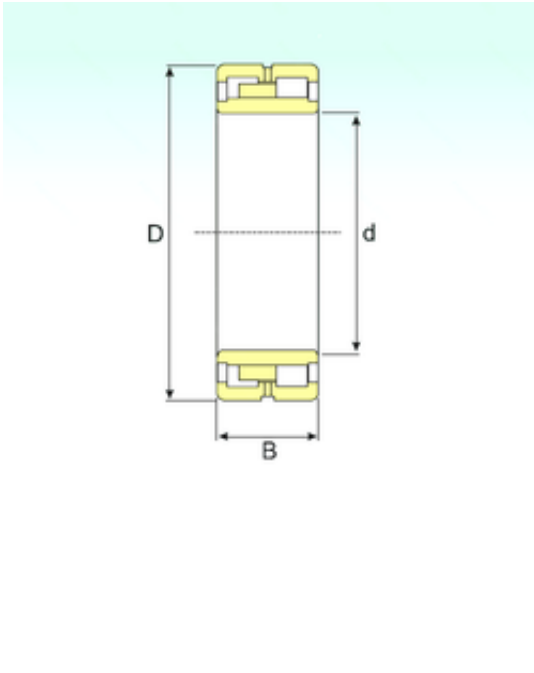

# KFY MANUFACTURING MEXICO LIMITED

900 mm x 1280 mm x 375 mm ISB NNU 40/900 M/W33 cylindrical roller bearings

Bearing No. NNU 40/900 M/W33

Size	900x1280x375 mm
Bore Diameter	900 mm
Outer Diameter	1280 mm
Width	375 mm
d	900 mm
D	1280 mm
B	375 mm
C	375 mm
Weight	1500 Kg
Basic dynamic load rating (C)	12544 kN
Basic static load rating (C0)	30870 kN
(Grease) Lubrication Speed	360 r/min

NNU 40/900 M/W33 Bearing 2D drawings and 3D CAD models