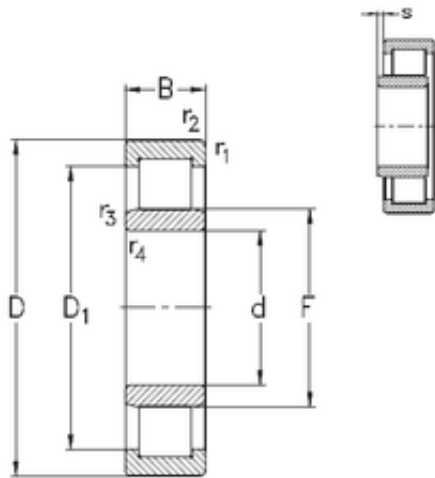

KFY MANUFACTURING MEXICO LIMITED

120 mm x 215 mm x 40 mm NKE NU224-E-MA6 cylindrical roller bearings

Bearing No. NU224-E-MA6

Size	120x215x40 mm
Bore Diameter	120 mm
Outer Diameter	215 mm
Width	40 mm
d	120 mm
F	143,5 mm
D	215 mm
B	40 mm
C	40 mm
r1 min.	2,1 mm
r2 min.	2,1 mm
r3 min.	2,1 mm
r4 min.	2,1 mm
S	1,4 mm
Weight	5,7 Kg
Basic dynamic load rating (C)	380 kN
Basic static load rating (C0)	431 kN

NU224-E-MA6 Bearing 2D drawings and 3D CAD models