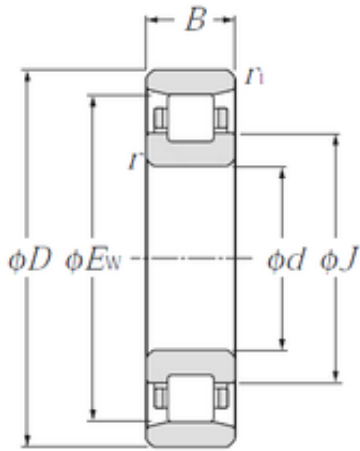

# KFY MANUFACTURING MEXICO LIMITED

50 mm x 110 mm x 27 mm CYSD N310E  
cylindrical roller bearings

Bearing No. N310E

Size	50x110x27 mm
Bore Diameter	50 mm
Outer Diameter	110 mm
Width	27 mm
d	50 mm
D	110 mm
B	27 mm
C	27 mm
Weight	1,2 Kg
Basic dynamic load rating (C)	112 kN
Basic static load rating (C0)	105 kN
(Grease) Lubrication Speed	5300 r/min

N310E Bearing 2D drawings and 3D CAD models