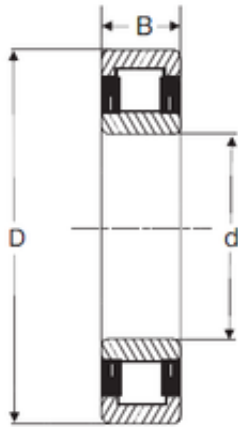

## KFY MANUFACTURING MEXICO LIMITED

100 mm x 180 mm x 46 mm SIGMA NU 2220  
cylindrical roller bearings

Bearing No. NU 2220

Dimensione	100x180x46 mm
Marchio	SIGMA
Diametro del foro	100 mm
Diametro esterno	180 mm
Larghezza	46 mm
d	100 mm
D	180 mm
B	46 mm
C	46 mm

NU 2220 Bearing 2D drawings and 3D CAD models